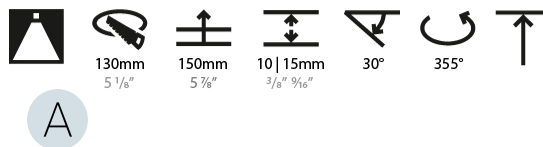

PHYSICAL

Shape: Round
Diameter (mm): 139
Diameter (in): 5 1/2
Height (mm): 137
Height (in): 5 3/8
Ceiling Thickness (mm): 10 / 12.5 / 15
Ceiling Thickness (in): 3/8 or 1/2 or 9/16
Min. Recessing Depth (mm): 150
Min. Recessing Depth (in): 5 7/8
Light Distribution: Adjustable / Downlight
Weight (kg): 0.849
Weight (lbs): 1.87
Fixture Finish: SSR / BKV / CWI / CRY / HAB / UFT / ITA / RUA / FTG / MYG / LOD / PUS / FRO / FUP / KIA / POP / BLS / SPG / MEY / GOH / GUM / CHC / COM / ABZ / JAG / OBR / MOS / ROR
Fixture Material: Aluminum Die Cast
Cut-out Measurements: 130mm / 5 1/8"

ELECTRICAL

Lamp Type: LED (Zhaga Standard)
Input Wattage (W): 13.2 / 16.5
Total Output Wattage (W): 12 / 14
Dimming: Tri-Mode (Non-Dimming and Phase Dimming (120Vac only) and 0-10V Dimming)
Driver Included: No
Driver Location: Recessed Housing
Driver Type: Constant Current - Universal
Driver Class: Class 2
Housing: See components
Input Voltage (V): 120 - 277
Constant Current (MA): 350

LED

Number of LEDs: 1
Color Temperature (°K): 2700 / 3000 / 3500 / 4000
Max. Delivered Lumen (lm): 810 / 900 / 970 / 990
Nominal Lumen (lm): 960 / 1070 / 1156 / 1180
CRI: >90 CRI
Efficiency (%): 0.905
Lamp Life (hrs): 50000

OPTICAL

Reflector°: 10
Adjustability: Rotational 355°; Tilt 30°

RATINGS AND CERTIFICATIONS

Certified By: Certified for North American Standards
IP rating: IP54