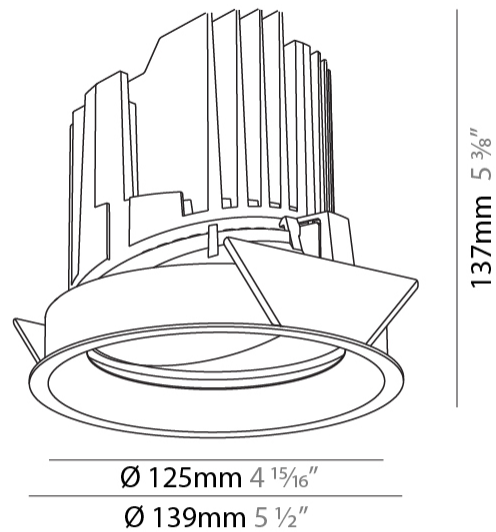

PHYSICAL

Shape: Round
Diameter (mm): 139
Diameter (in): 5 1/2
Height (mm): 137
Height (in): 5 3/8
Ceiling Thickness (mm): 10 / 12.5 / 15
Ceiling Thickness (in): 3/8 or 1/2 or 9/16
Min. Recessing Depth (mm): 150
Min. Recessing Depth (in): 5 7/8
Light Distribution: Adjustable / Downlight
Weight (kg): 0.849
Weight (lbs): 1.87
Fixture Finish: SSR / BKV / CWI / CRY / HAB / UFT / ITA / RUA / FTG / MYG / LOD / PUS / FRO / FUP / KIA / POP / BLS / SPG / MEY / GOH / GUM / CHC / COM / ABZ / JAG / OBR / MOS / ROR
Fixture Material: Aluminum Die Cast
Cut-out Measurements: 130mm / 5 1/8"

ELECTRICAL

Lamp Type: LED (Zhaga Standard)
Input Wattage (W): 13.2 / 16.5
Total Output Wattage (W): 12 / 14
Dimming: Tri-Mode (Non-Dimming and Phase Dimming (120Vac only) and 0-10V Dimming)
Driver Included: No
Driver Location: Recessed Housing
Driver Type: Constant Current - Universal
Driver Class: Class 2
Housing: See components
Input Voltage (V): 120 - 277
Constant Current (MA): 350

LED

Number of LEDs: 1
Color Temperature (°K): 2700 / 3000 / 3500 / 4000
Max. Delivered Lumen (lm): 810 / 900 / 970 / 990
Nominal Lumen (lm): 960 / 1070 / 1156 / 1180
CRI: >90 CRI
Efficiency (%): 0.905
Lamp Life (hrs): 50000

OPTICAL

Reflector°: 10
Adjustability: Rotational 355°; Tilt 30°

RATINGS AND CERTIFICATIONS

Certified By: Certified for North American Standards
IP rating: IP54